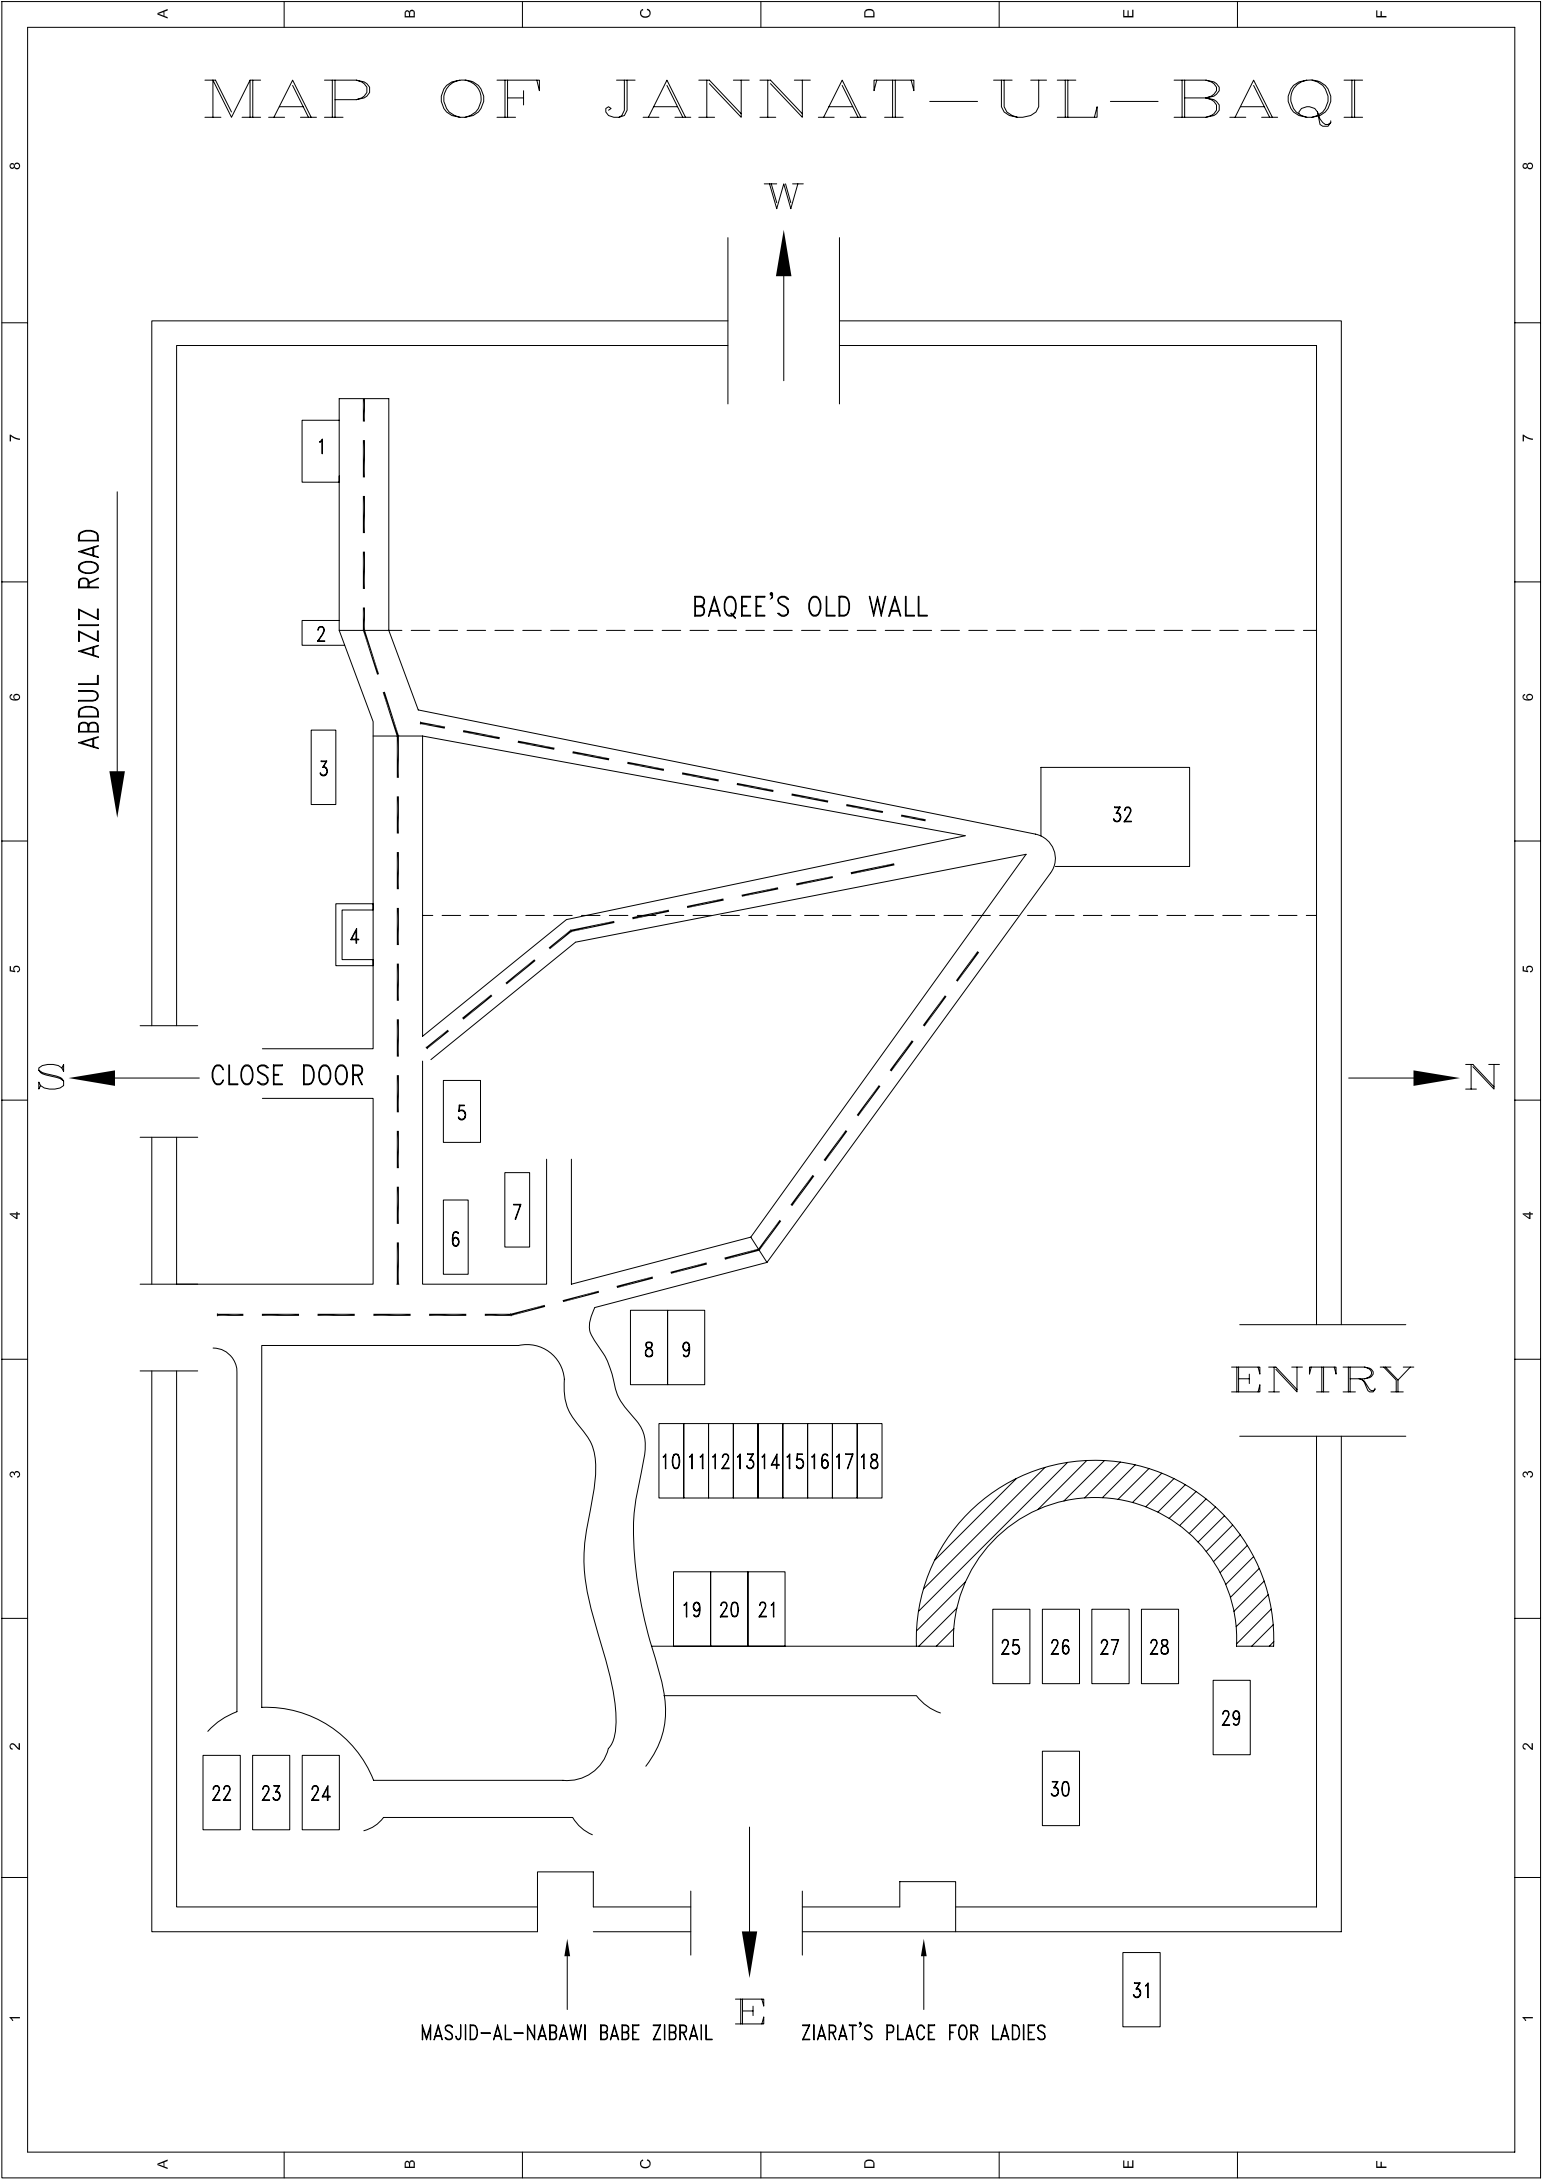

# MAP OF JANNAT-UL-BAQI

ABDUL AZIZ ROAD

W

BAQEE'S OLD WALL

S

CLOSE DOOR

N

ENTRY

E

MASJID-AL-NABAWI BABE ZIBRAIL

ZIARAT'S PLACE FOR LADIES

1

2

3

4

5

14

15

16

17

18

19

20

21

25

26

27

28

29

22

23

24